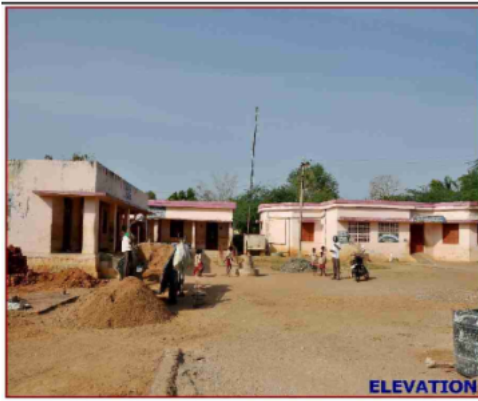

Polling Station Building Front View

Polling Station Front View