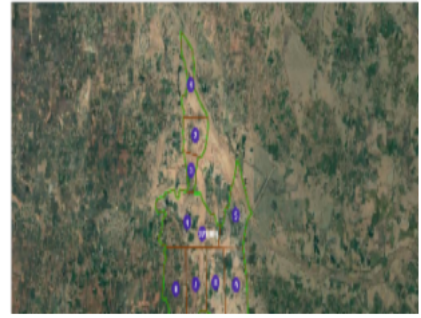

Nazri Naksha

Google Map View