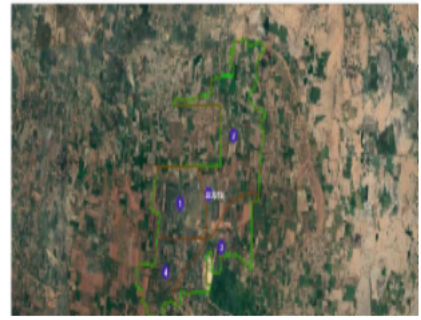

Nazri Naksha

Google Map View