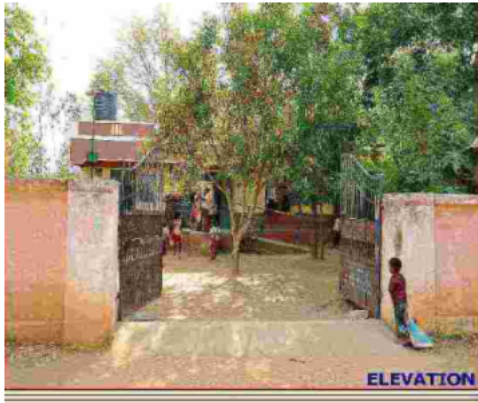

Polling Station Building Front View