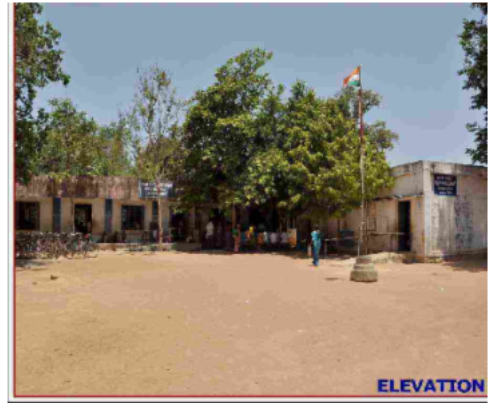

Polling Station Front View