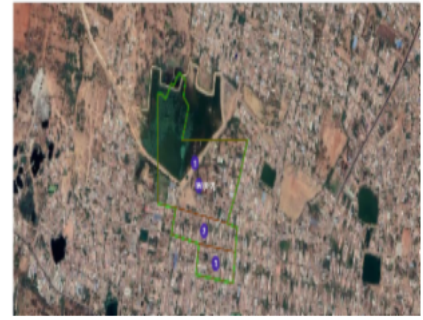

Nazri Naksha

Google Map View