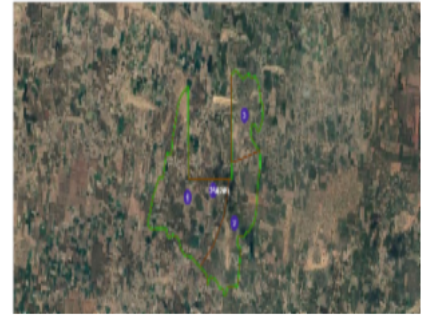

Nazri Naksha

Google Map View