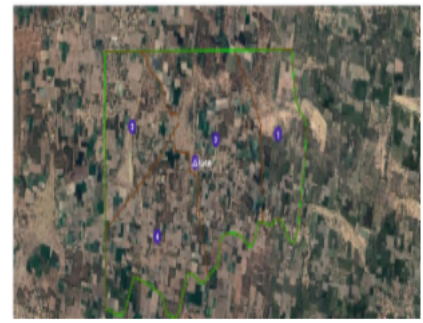

Nazri Naksha

Google Map View