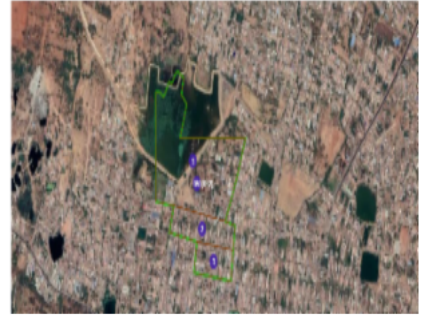

Nazri Naksha

Google Map View