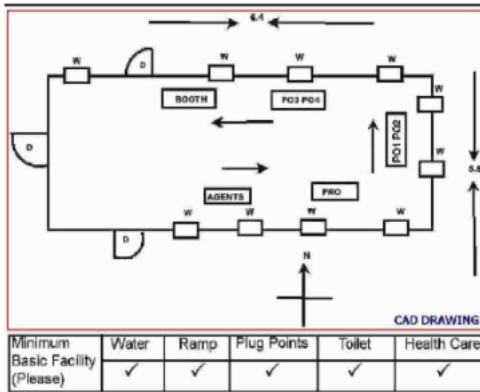

Nazri Naksha

Google Map View

Polling Station Building Front View

Polling Station Front View

Cad View

Key MAP View