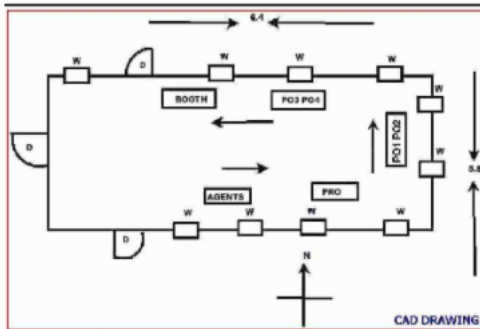

Cad View

Key MAP View

Minimum Basic Facility (Please)	Water	Ramp	Plug Points	Toilet	Health Care
	✓	✓	✓	✓	✓