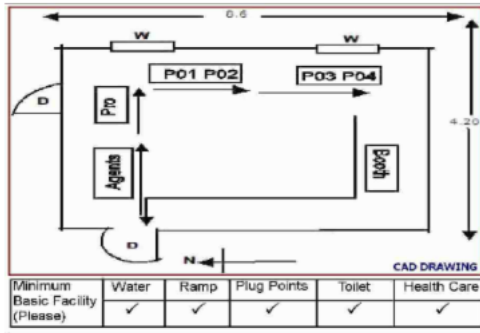

Nazri Naksha

Google Map View

Cad View