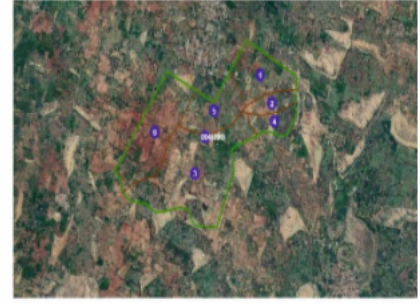

Nazri Naksha

Google Map View