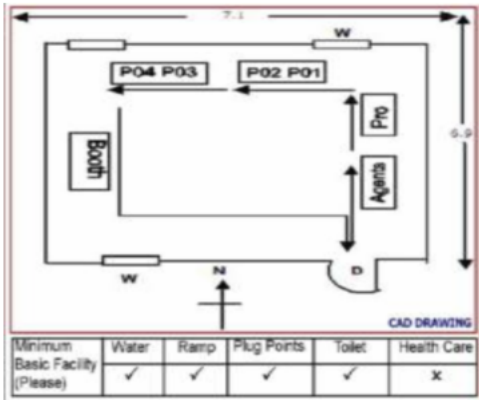

Nazri Naksha

Google Map View

Cad View