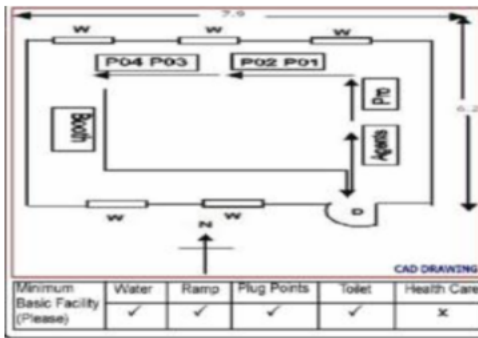

Nazri Naksha

Google Map View

Polling Station Building Front View

Polling Station Front View

Cad View

Key MAP View