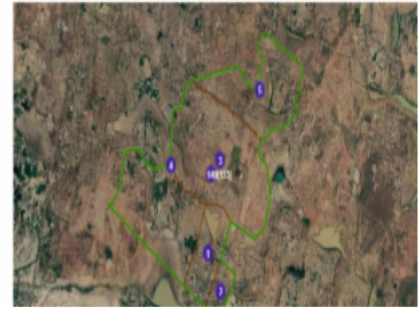

Nazri Naksha

Google Map View