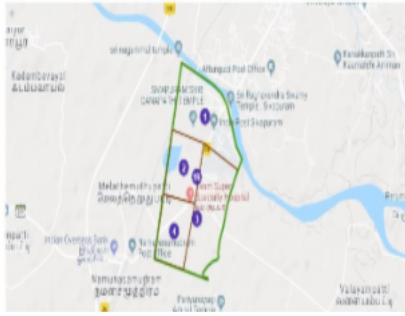

Nazri Naksha

Google Map View