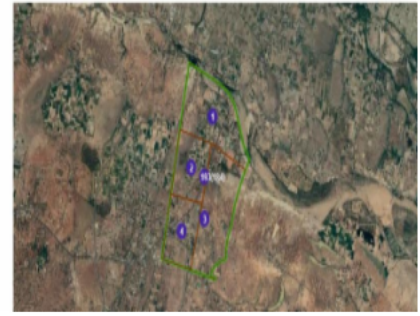

Nazri Naksha

Google Map View