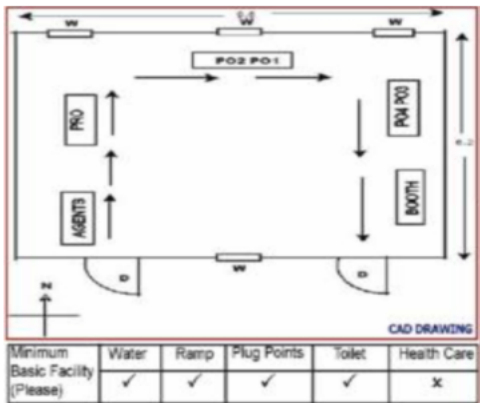

Nazri Naksha

Google Map View

Polling Station Building Front View

Polling Station Front View

Cad View

Key MAP View