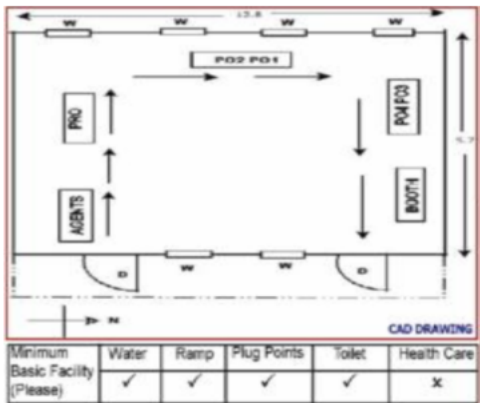

Nazri Naksha

Google Map View

Cad View