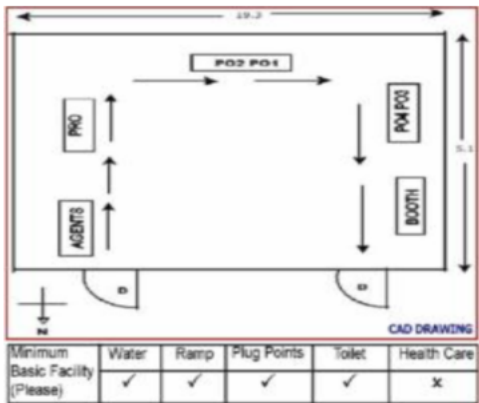

Nazri Naksha

Google Map View

Cad View