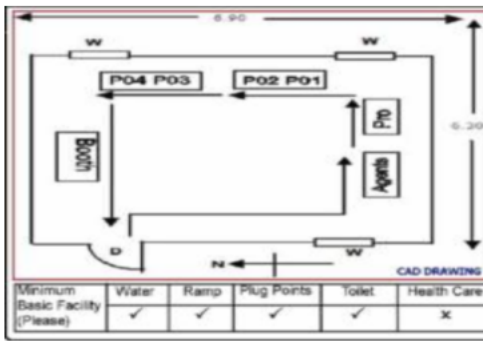

Nazri Naksha

Google Map View

Cad View