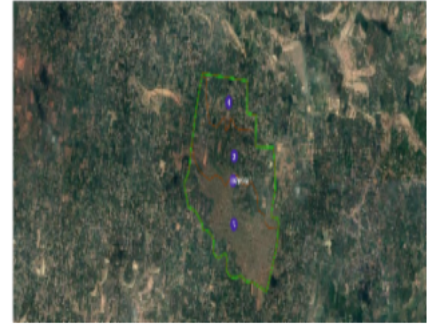

Nazri Naksha

Google Map View