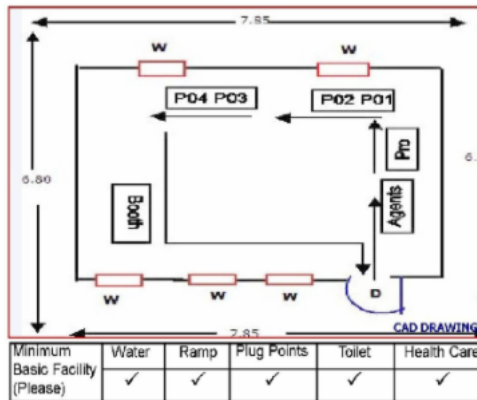

Nazri Naksha

Google Map View

Polling Station Building Front View

Polling Station Front View

Cad View

Key MAP View