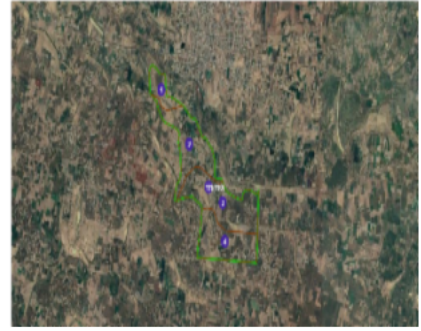

Nazri Naksha

Google Map View