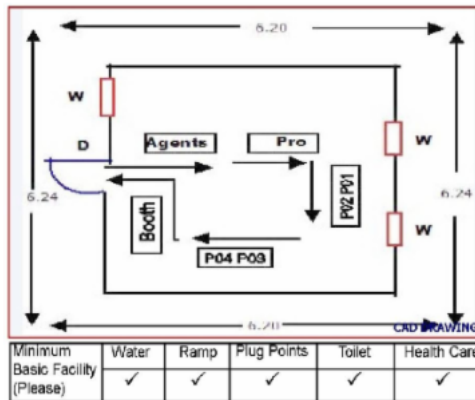

Nazri Naksha

Google Map View

Polling Station Building Front View

Polling Station Front View

Cad View

Key MAP View