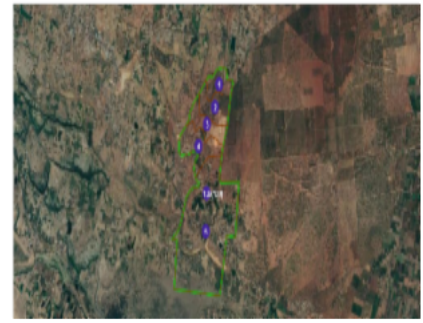

Nazri Naksha

Google Map View