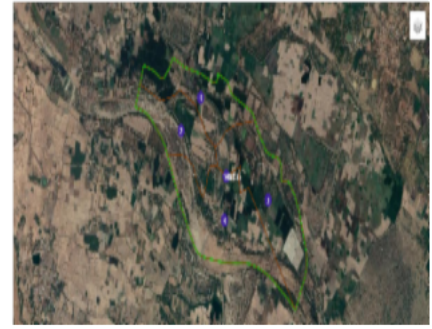

Nazri Naksha

Google Map View