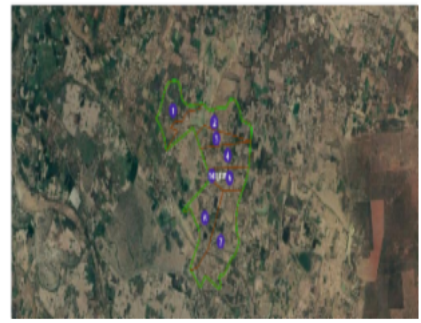

Nazri Naksha

Google Map View