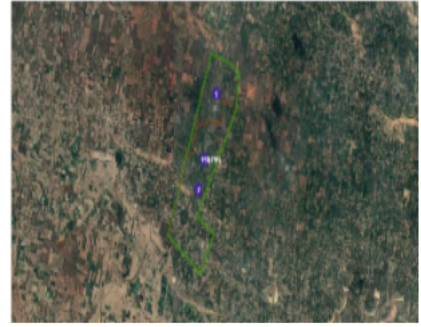

Nazri Naksha

Google Map View