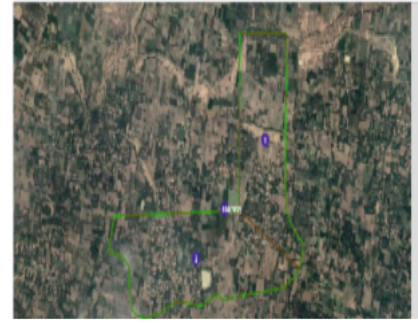

Nazri Naksha

Google Map View