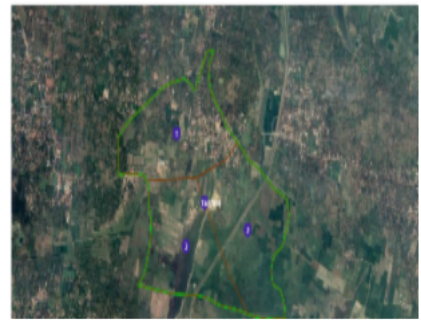

Nazri Naksha

Google Map View