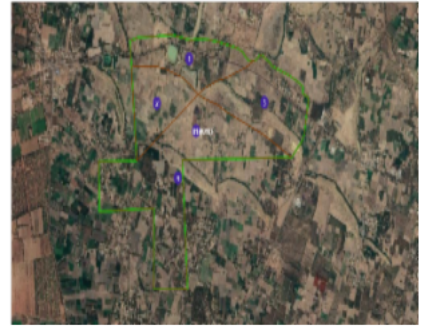

Nazri Naksha

Google Map View