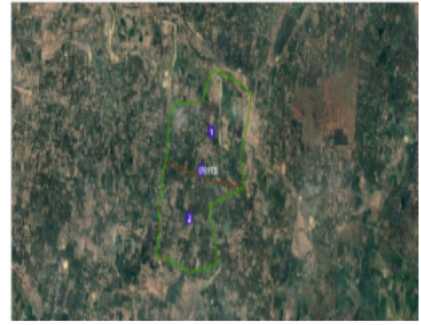

Nazri Naksha

Google Map View