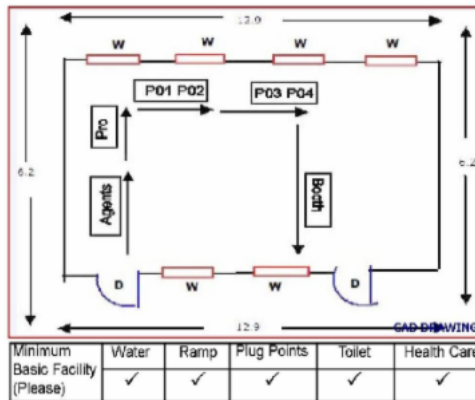

Nazri Naksha

Google Map View

Polling Station Building Front View

Polling Station Front View

Cad View

Key MAP View