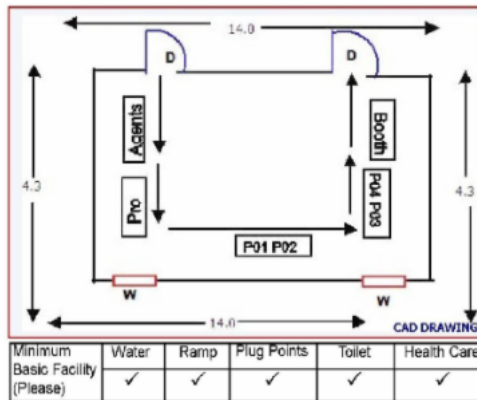

Nazri Naksha

Google Map View

Polling Station Building Front View

Polling Station Front View

Cad View

Key MAP View