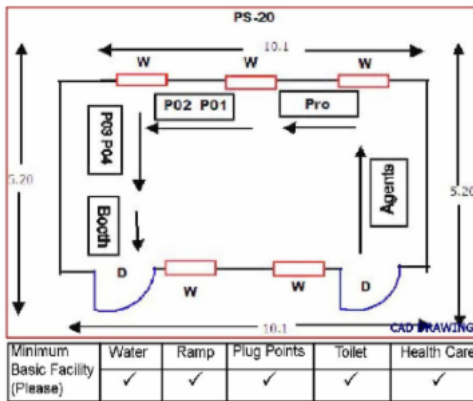

Nazri Naksha

Google Map View

Polling Station Building Front View

Polling Station Front View

Cad View

Key MAP View