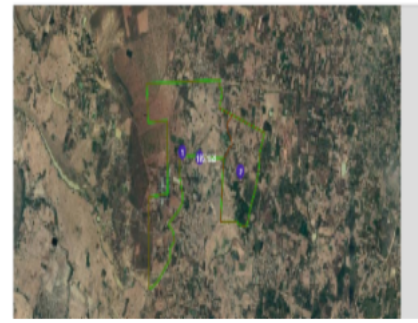

Nazri Naksha

Google Map View