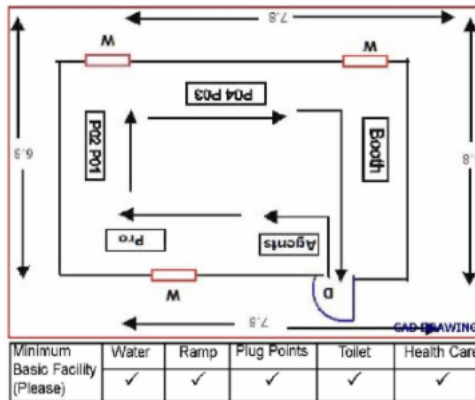

Nazri Naksha

Google Map View

Polling Station Building Front View

Polling Station Front View

Cad View

Key MAP View