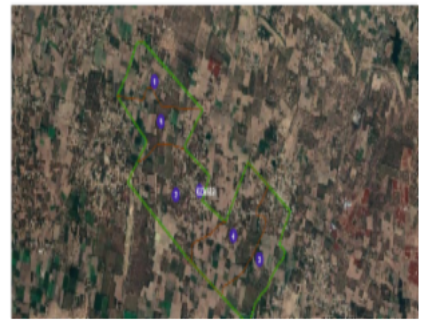

Nazri Naksha

Google Map View