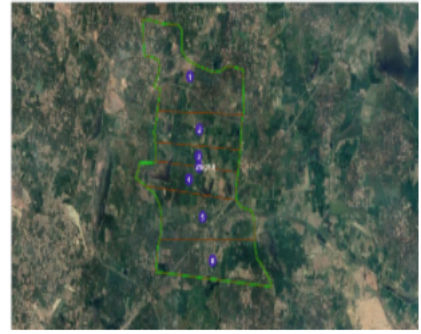

Nazri Naksha

Google Map View