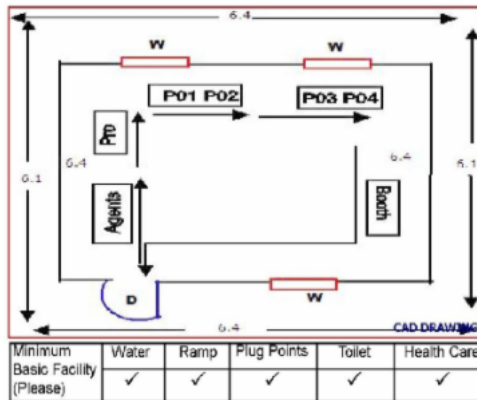

Nazri Naksha

Google Map View

Polling Station Building Front View

Polling Station Front View

Cad View

Key MAP View