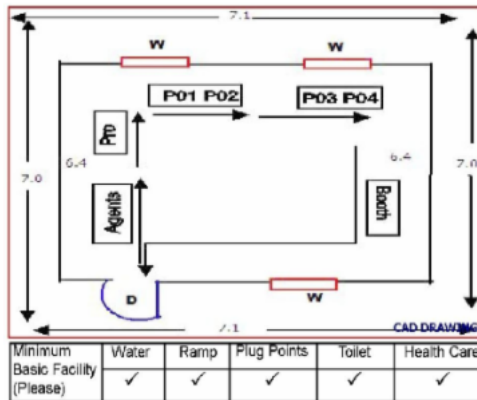

Nazri Naksha

Google Map View

Polling Station Building Front View

Polling Station Front View

Cad View

Key MAP View