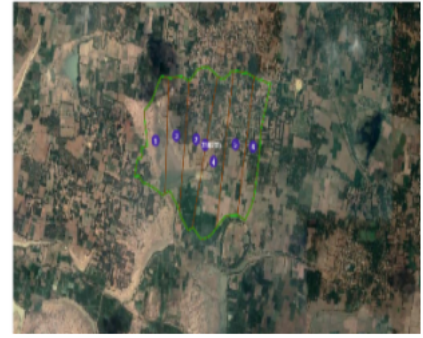

Nazri Naksha

Google Map View