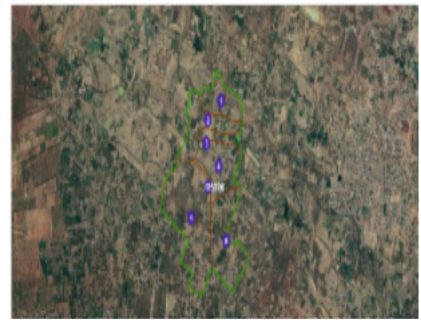

Nazri Naksha

Google Map View