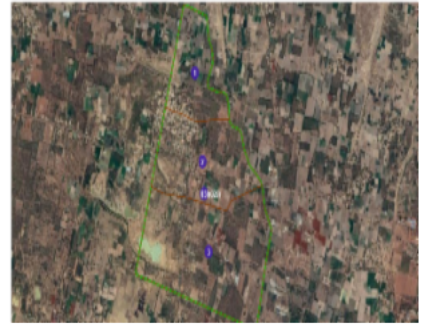

Nazri Naksha

Google Map View