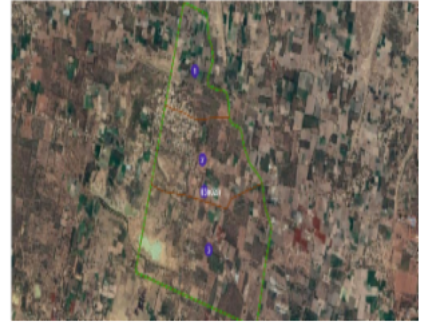

Nazri Naksha

Google Map View