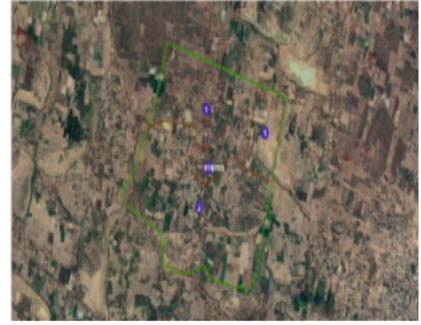

Nazri Naksha

Google Map View