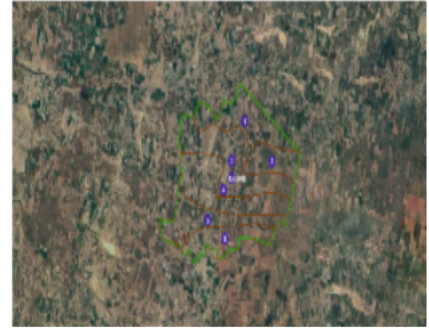

Nazri Naksha

Google Map View