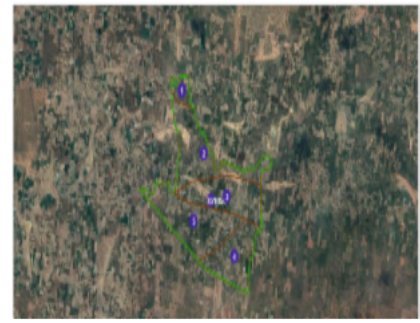

Nazri Naksha

Google Map View