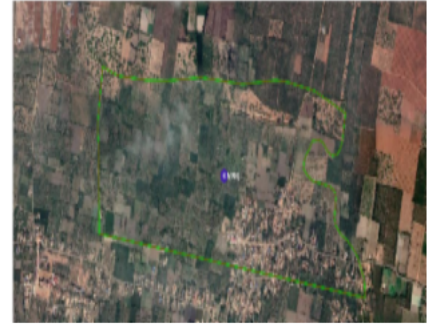

Nazri Naksha

Google Map View